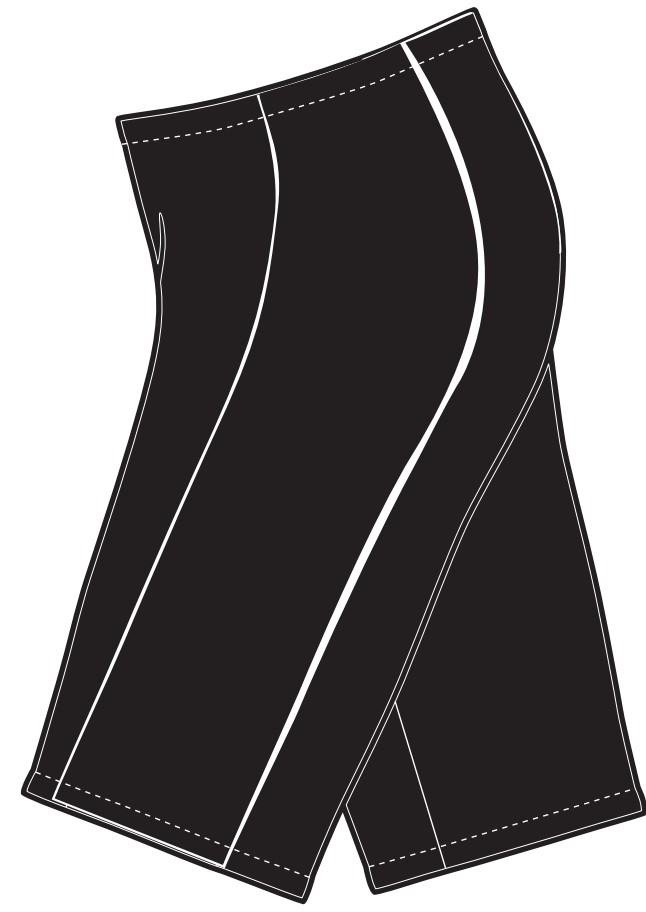

# TEAM SHORT

8 oz Lycra Bottom color: Black